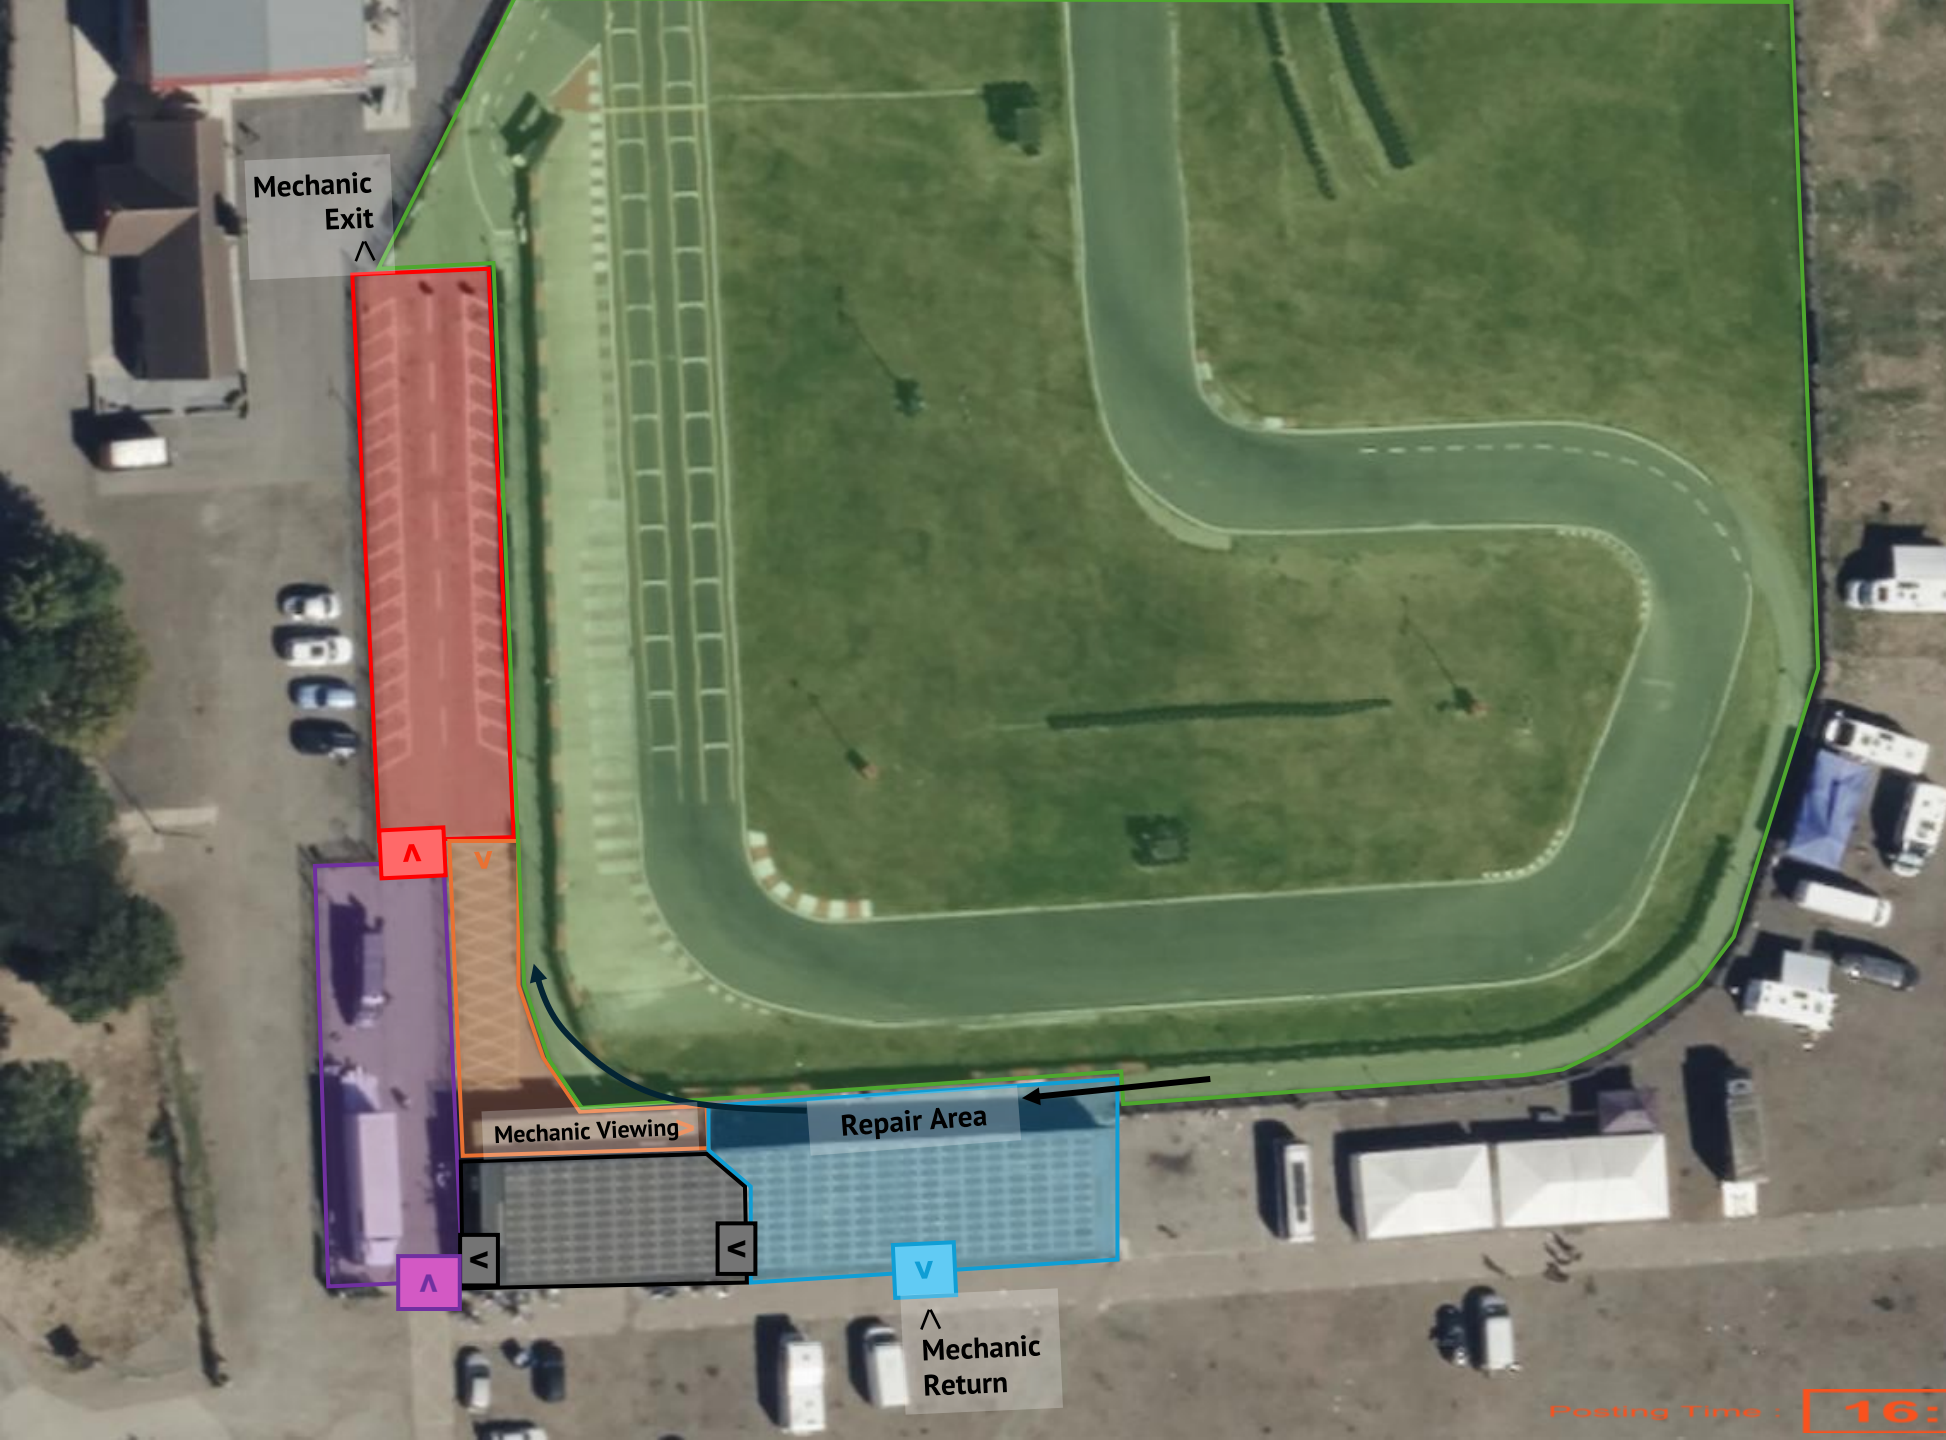

Whilton Mill

01-03 May 2026

Parc Fermé Areas:

-  Service Park
-  Tyre Bay
-  Pre-Grid
-  Trolley Park
-  Circuit
-  Post-Race Parc Fermé
-  Service Park Entrance
-  Pre-Grid Entrance
-  Parc Fermé Exit
-  Tyres In / Out

Posting Time: **16:00**